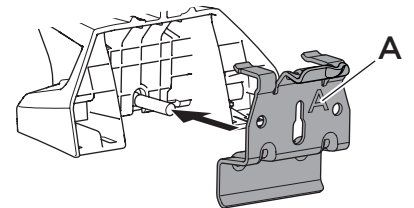

1

Kit 186049

FORD Escape, 5-dr SUV, 20-
FORD Kuga, 5-dr SUV, 20-

ISO 11154-E

This kit is only for vehicles with flush railing.

1

Evo

Edge

2

3

4

5

2