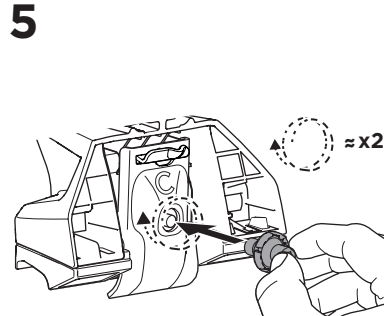

1

Kit 186049

FORD Escape, 5-dr SUV, 20-
FORD Kuga, 5-dr SUV, 20-

ISO 11154-E

This kit is only for vehicles with flush railing.

1

Evo

Edge

2

3

4

5

2