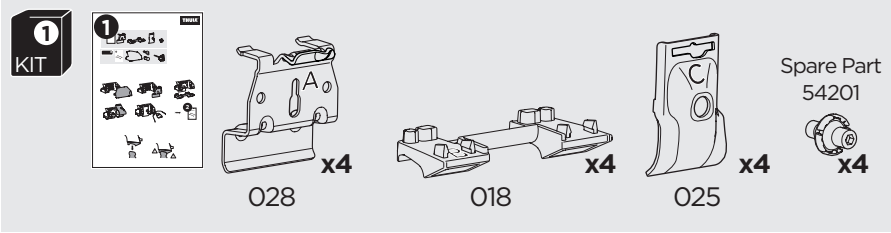

1

Kit 186049

FORD Escape, 5-dr SUV, 20-
 FORD Kuga, 5-dr SUV, 20-

ISO 11154-E

This kit is only for vehicles with flush railing.

1

Evo

Edge