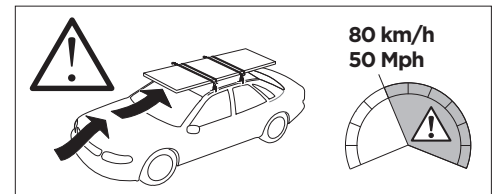

1

Kit 186049

FORD Escape, 5-dr SUV, 20-
 FORD Kuga, 5-dr SUV, 20-

ISO 11154-E

This kit is only for vehicles with flush railing.

1

Evo

Edge